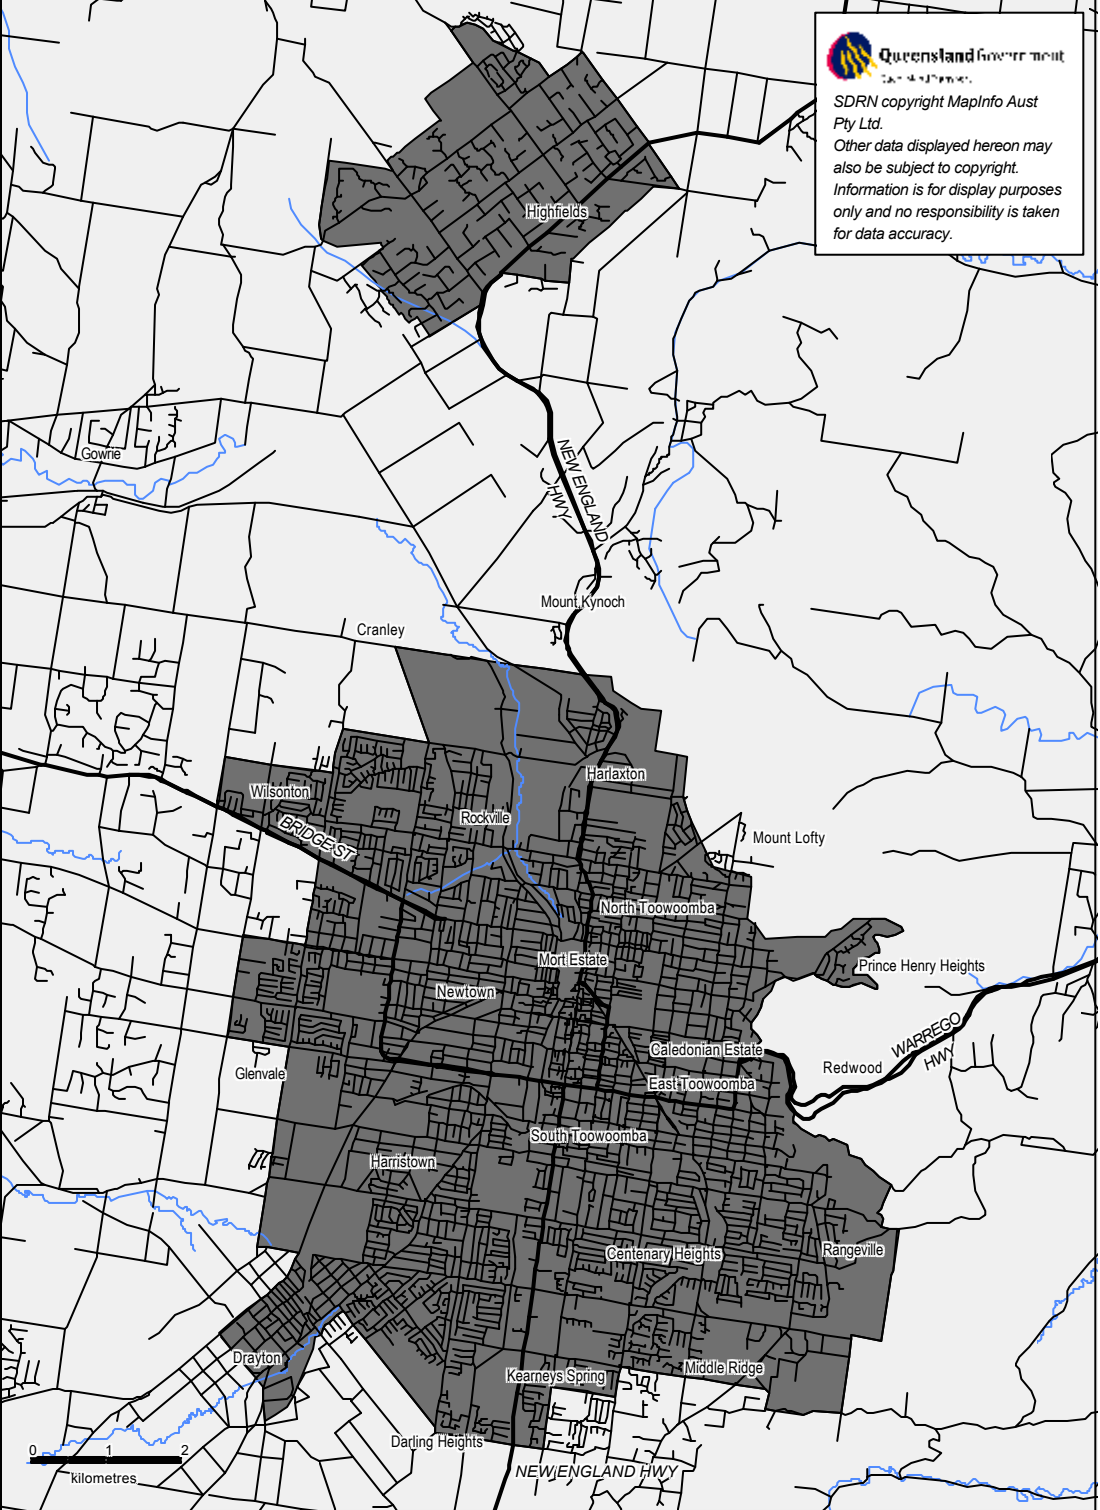

TOOWOOMBA/HIGHFIELDS DEFINED URBAN-AREA

Queensland Government
State of Queensland
SDRN copyright MapInfo Aust Pty Ltd.
Other data displayed hereon may also be subject to copyright.
Information is for display purposes only and no responsibility is taken for data accuracy.

0 1 2
Kilometres